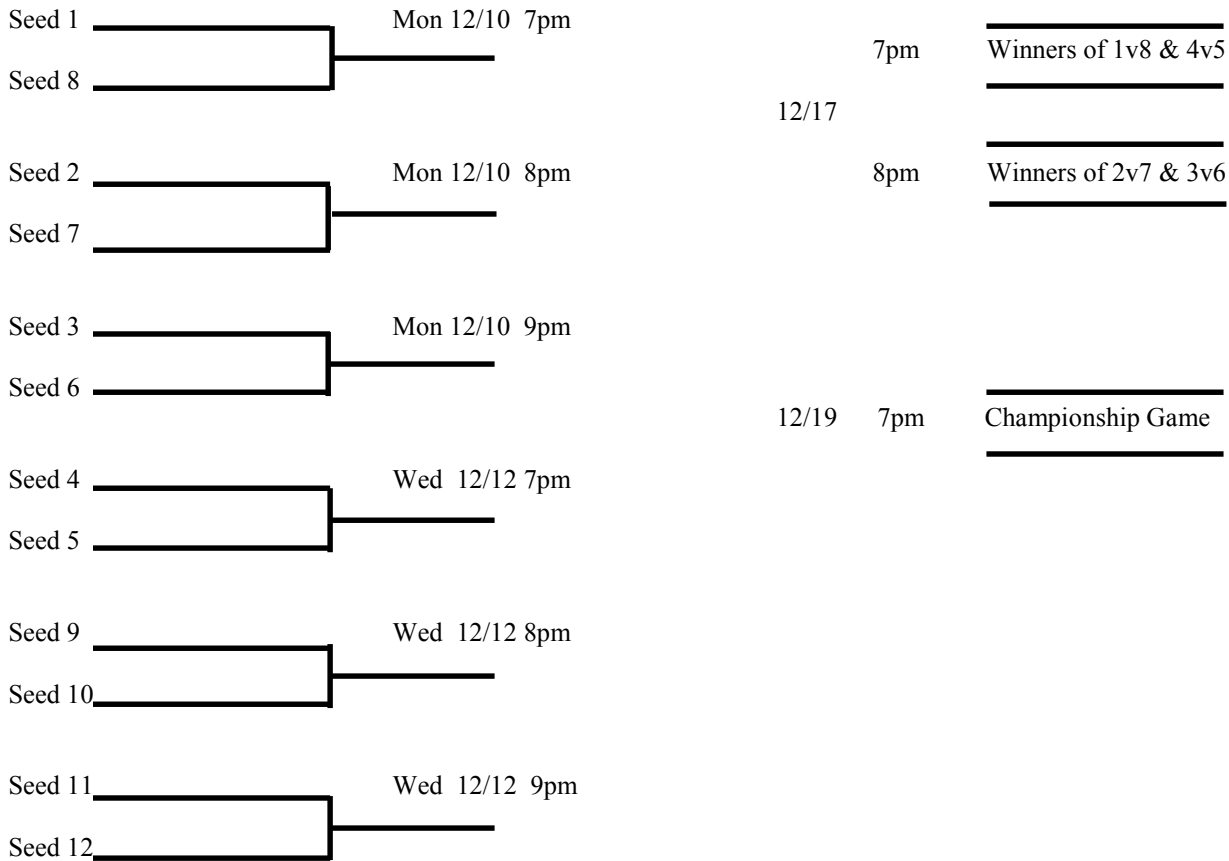

Monday, 11/19			
Time	Home	v	Away
7pm	8	v	1
8pm	11	v	3
9pm	4	v	10

Wednesday, 11/21			
Time	Home	v	Away
7pm	6	v	2
8pm	7	v	9
9pm	5	v	BYE

Monday, 11/26			
Time	Home	v	Away
7pm	5	v	11
8pm	10	v	6
9pm	1	v	9

Wednesday, 11/28			
Time	Home	v	Away
7pm	8	v	4
8pm	3	v	7
9pm	2	v	BYE

Winter/Spring Adult Basketball Playoff Schedule

Monday, 12/3			
Time	Home	v	Away
7pm	11	v	2
8pm	9	v	3
9pm	4	v	1

Wednesday, 12/5			
Time	Home	v	Away
7pm	6	v	8
8pm	7	v	5
9pm	10	v	BYE

TOP 8 In PLAYOFFS—Bottom 4 in consolations games